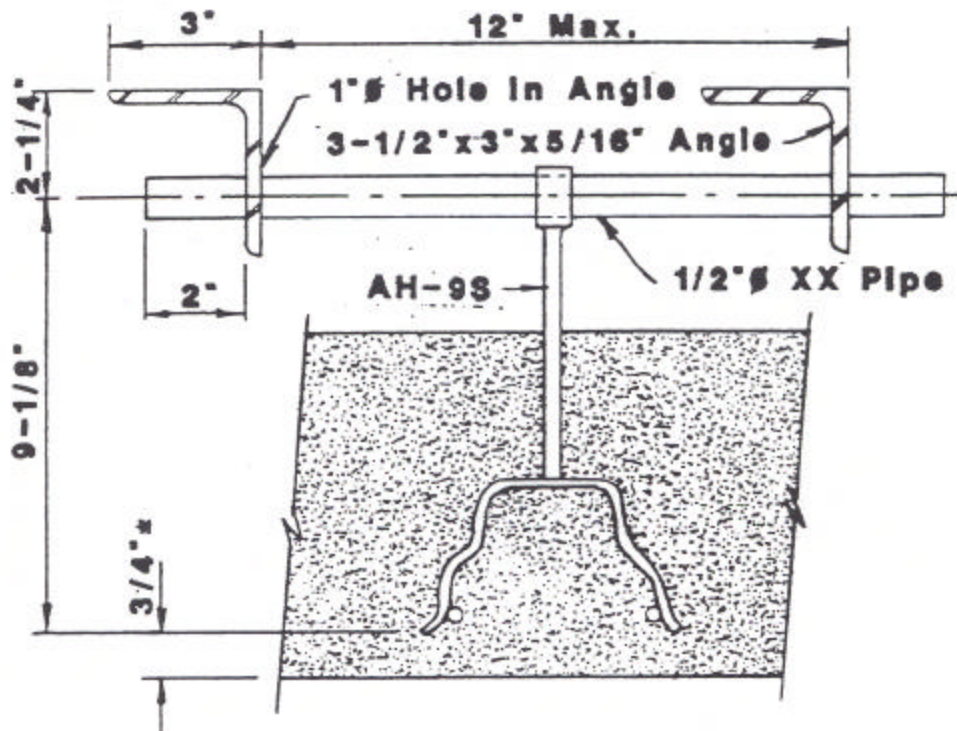

7/8" Bolt 2-1/2" Lg.
w/nut & 2 washers

7/8" Bolt 2-1/2" Lg.
w/nut & 2 washers

Ref: S-781

Plibrico Company
REFRACTORY ENGINEERING & CONSTRUCTION FOR
BOILERS, INCINERATORS, INDUSTRIAL FURNACES
CHICAGO, ILLINOIS NATIONWIDE SERVICE