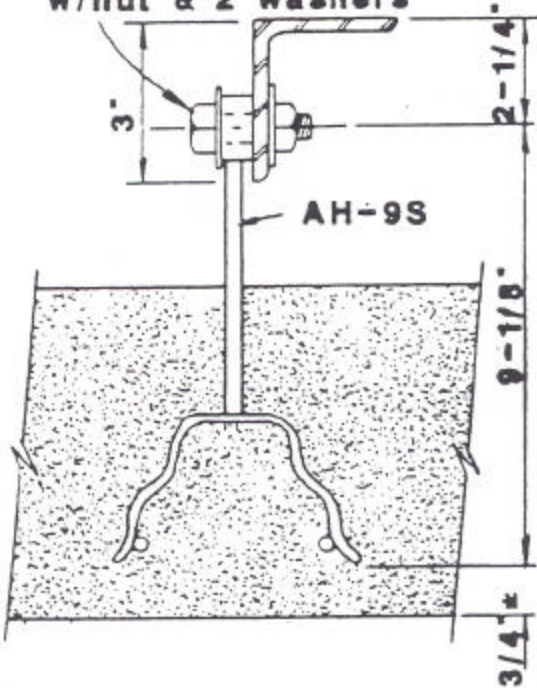

7/8" Bolt 2-1/2" Lg.
w/nut & 2 washers

7/8" Bolt 2-1/2" Lg.
w/nut & 2 washers

Ref: S-781

Plibrico Company
REFRACTORY ENGINEERING & CONSTRUCTION FOR
BOILERS, INCINERATORS, INDUSTRIAL FURNACES
CHICAGO, ILLINOIS NATIONWIDE SERVICE