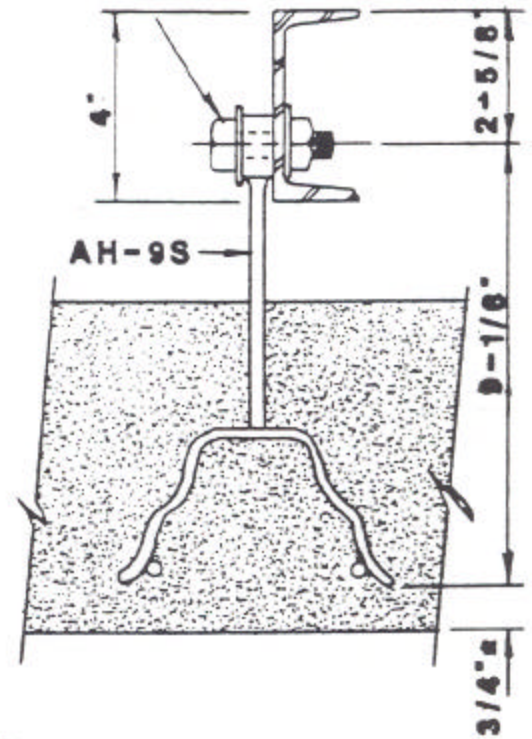

7/8" Bolt 2-1/2" Lg.
w/nut & 2 washers

7/8" Bolt 2-1/2" Lg.
w/nut & 2 washers

Ref: S-781

Plibrico Company
REFRACTORY ENGINEERING & CONSTRUCTION FOR
BOILERS, INCINERATORS, INDUSTRIAL FURNACES
CHICAGO, ILLINOIS NATIONWIDE SERVICE