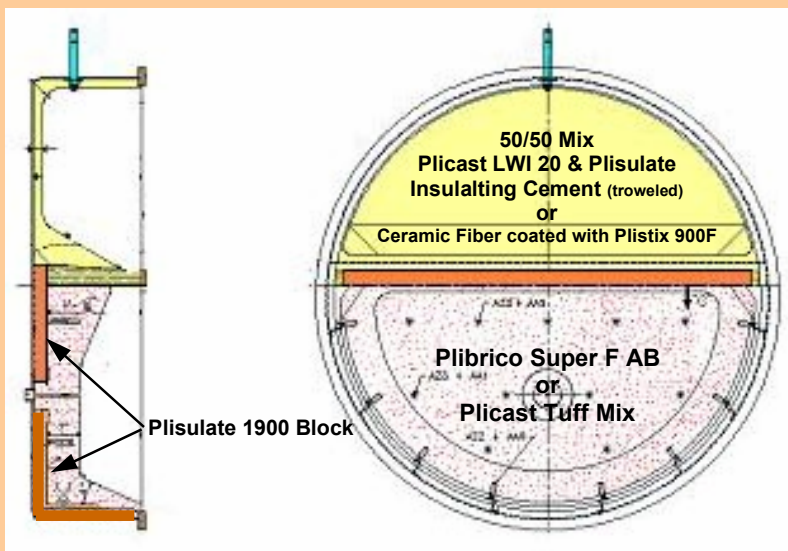

Application Note

Plibrico Package Fire Tube Boiler Monolithic Rear Door

Plibrico Company LLC

1010 North Hooker Street
Chicago, Illinois 60622

Tel: 312-337-9000

Fax: 312-337-9003

www.plibrico-usa.com

This application guide is intended for general information only. Please consult Plibrico Company or your local Plibrico Representative for specific application assistance and product recommendations.