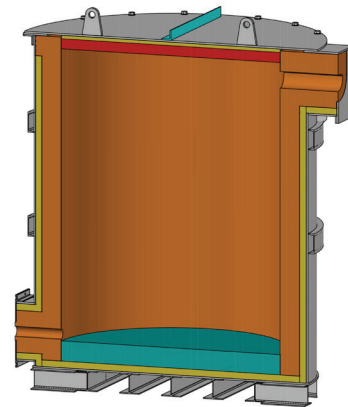

Troughs, Launderers & Heated Launderers		Hot Face Liner	Insulation
Unheated	Normal Wear	Plicast Al-Tuff TSR Plus Plibrico 68 SA Exo-Set UNO M Plicast Al-Shield BTR 6	
	High Wear	Plicast Al-Tuff 3100 Special Plicast Al-Shield 2765 Plicast Al-Shield BTR 7 Exo-Set UNO A	
Heated		Plicast Al-Tuff 36 Exo-Set UNO A	Plicast Al-Tuff LWI 20 Plisulate 1900 Block Insulation

Transfer Ladles		Hot Face Liner	Impact Pad
Normal Wear	High Wear	Plicast Al-Tuff 3000 Exo-Set UNO A	Plicast Al-Tuff 3100 Special
		Plicast Al-Tuff 3100 Special Plicast Al-Shield 2765 Plicast Al-Tuff 65 C	Plicast Al-Tuff 65 C Plicast Al-Shield 2765