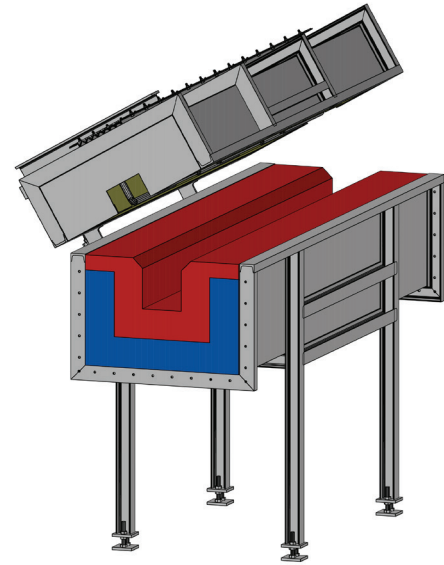

Troughs, Launderers & Heated Launderers		Hot Face Liner	Insulation
Unheated	Normal Wear	Plicast Al-Tuff TSR Plus Plibrico 68 SA Exo-Set UNO M Plicast Al-Shield BTR 6	
	High Wear	Plicast Al-Tuff 3100 Special Plicast Al-Shield 2765 Plicast Al-Shield BTR 7 Exo-Set UNO A	
Heated		Plicast Al-Tuff 36 Exo-Set UNO A	Plicast Al-Tuff LWI 20 Plisulate 1900 Block Insulation

Transfer Ladles		Hot Face Liner	Impact Pad
Normal Wear	High Wear	Plicast Al-Tuff 3000 Exo-Set UNO A	Plicast Al-Tuff 3100 Special
		Plicast Al-Tuff 3100 Special Plicast Al-Shield 2765 Plicast Al-Tuff 65 C	Plicast Al-Tuff 65 C Plicast Al-Shield 2765